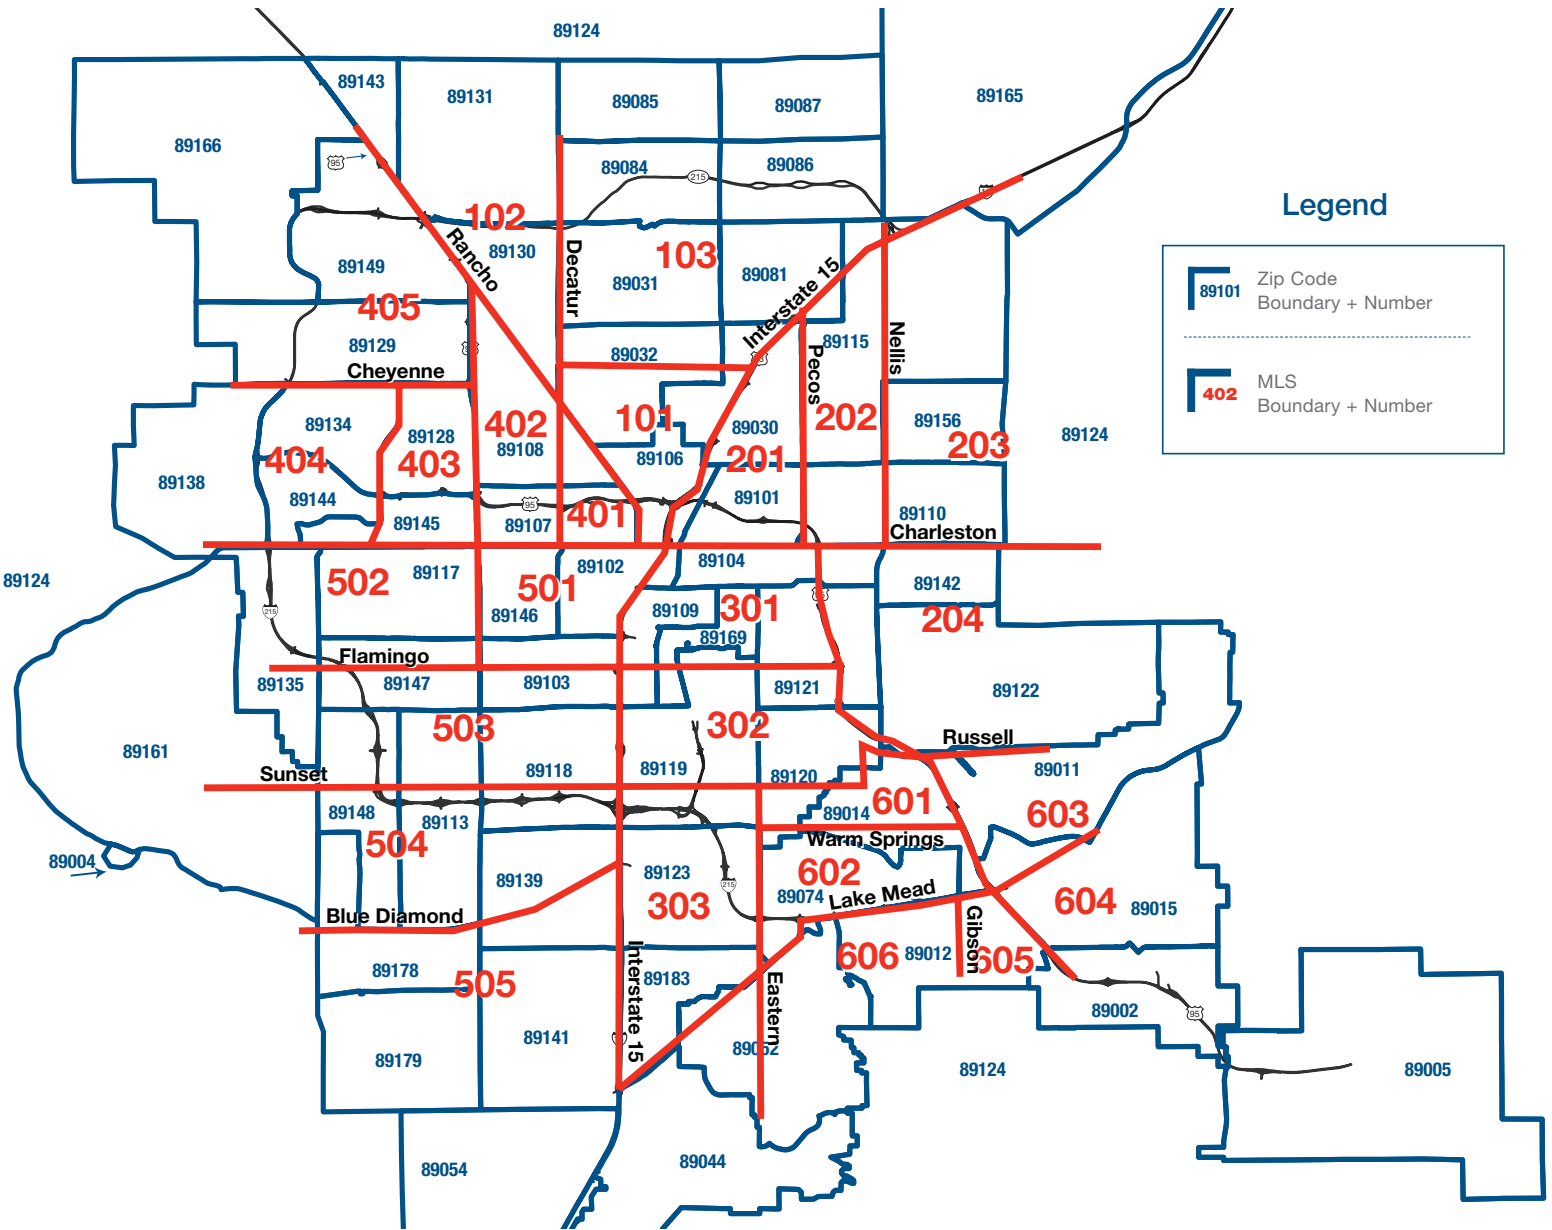

MLS + Zip Code Boundary Map

800 | Mesquite

801 | Muddy River (Moapa, Glendale, Logandale, Overton)

802 | Mt. Charleston

803 | Indian Springs

804 | Mountain Springs

805 | Blue Diamond

806 | Primm/Jean/Goodsprings

807 | Sandy Valley

808 | Laughlin

810 | Pahrump

811 | Nye County

812 | Lincoln County

814 | Amargosa Valley

815 | Beatty

DAWN MASSARO
V.P. RESIDENTIAL SALES AND MARKETING